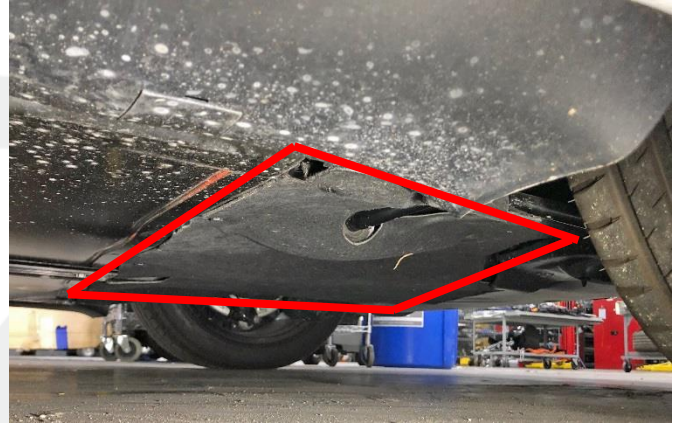

✓ Figure 2 – Mid aero shield panel present